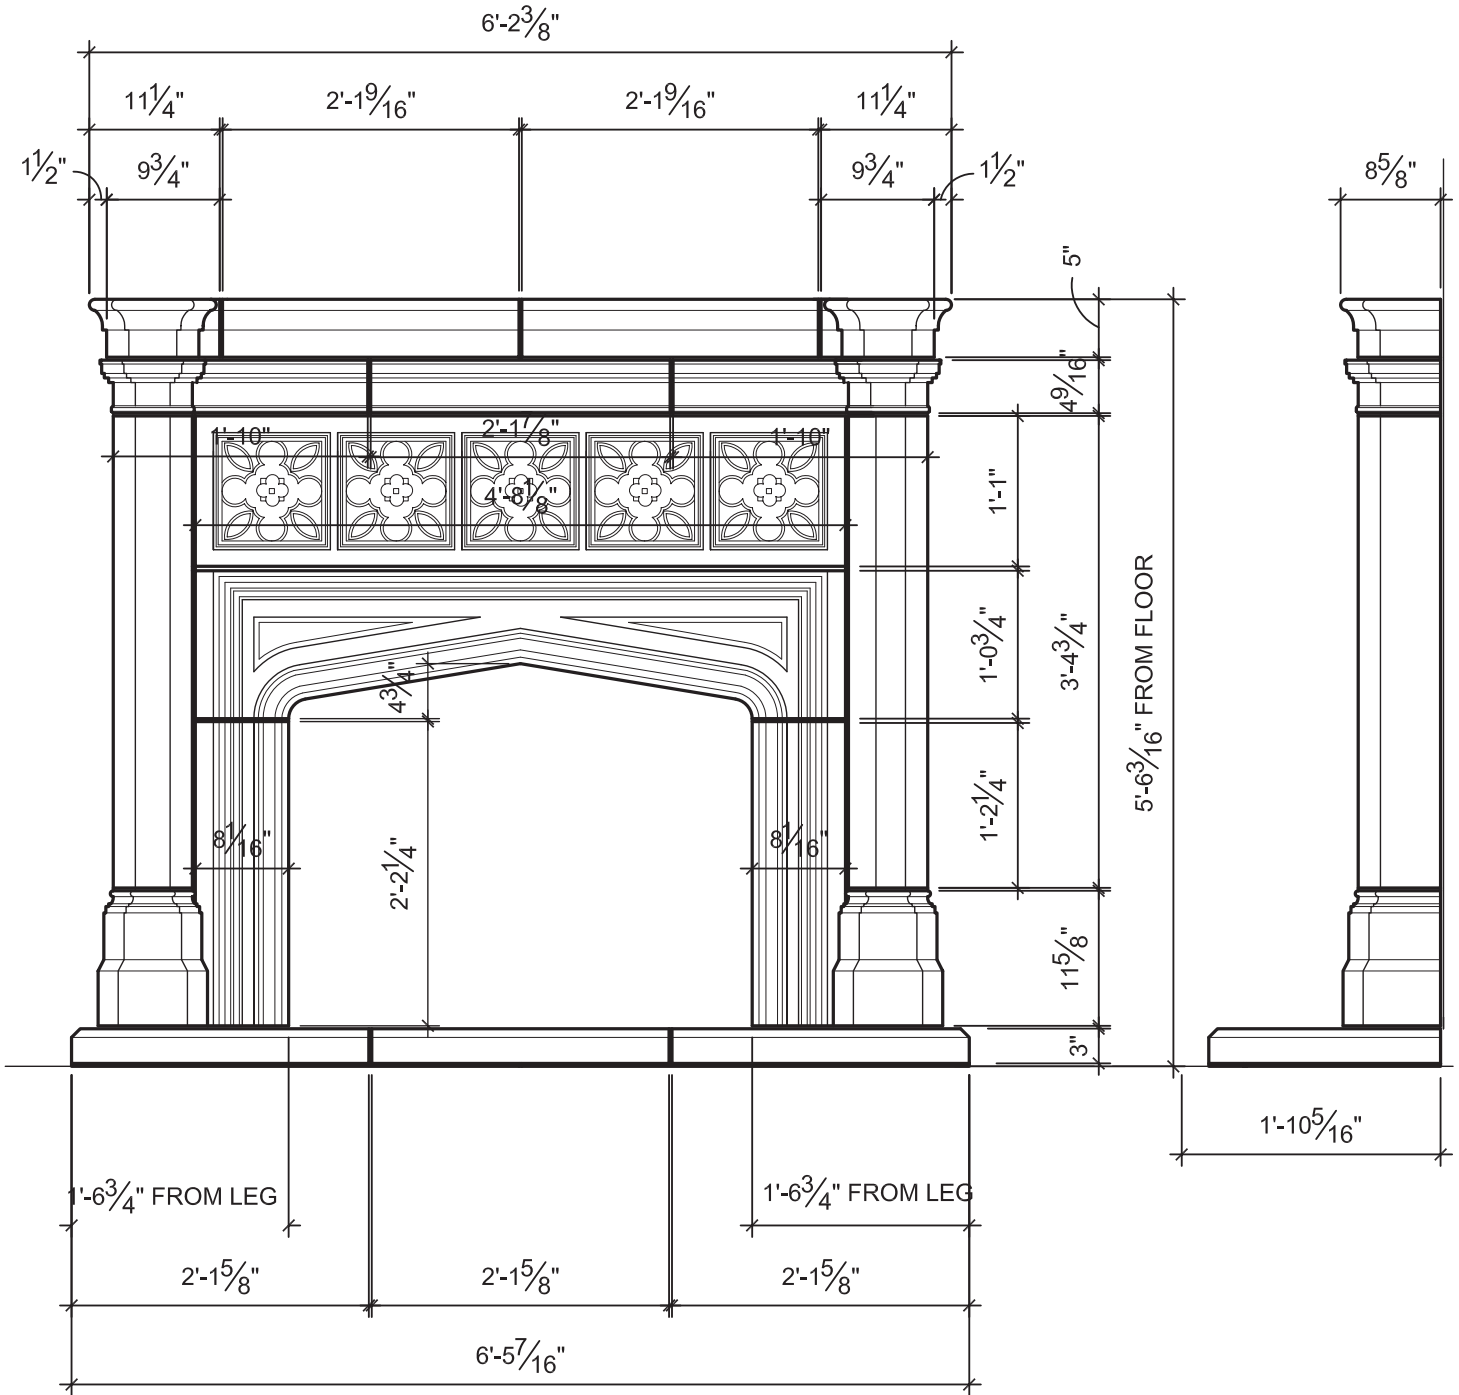

# THE CANTERBURY

**A** ELEVATION - NEW CONCEPT FIREPLACE  
 3/4" = 1'-0"

4520 S. MacArthur Blvd.  
 Oklahoma City, OK 73179  
 Ph: 405.680.5600 Fax: 405.680.9314

[devincicaststone.com](http://devincicaststone.com)