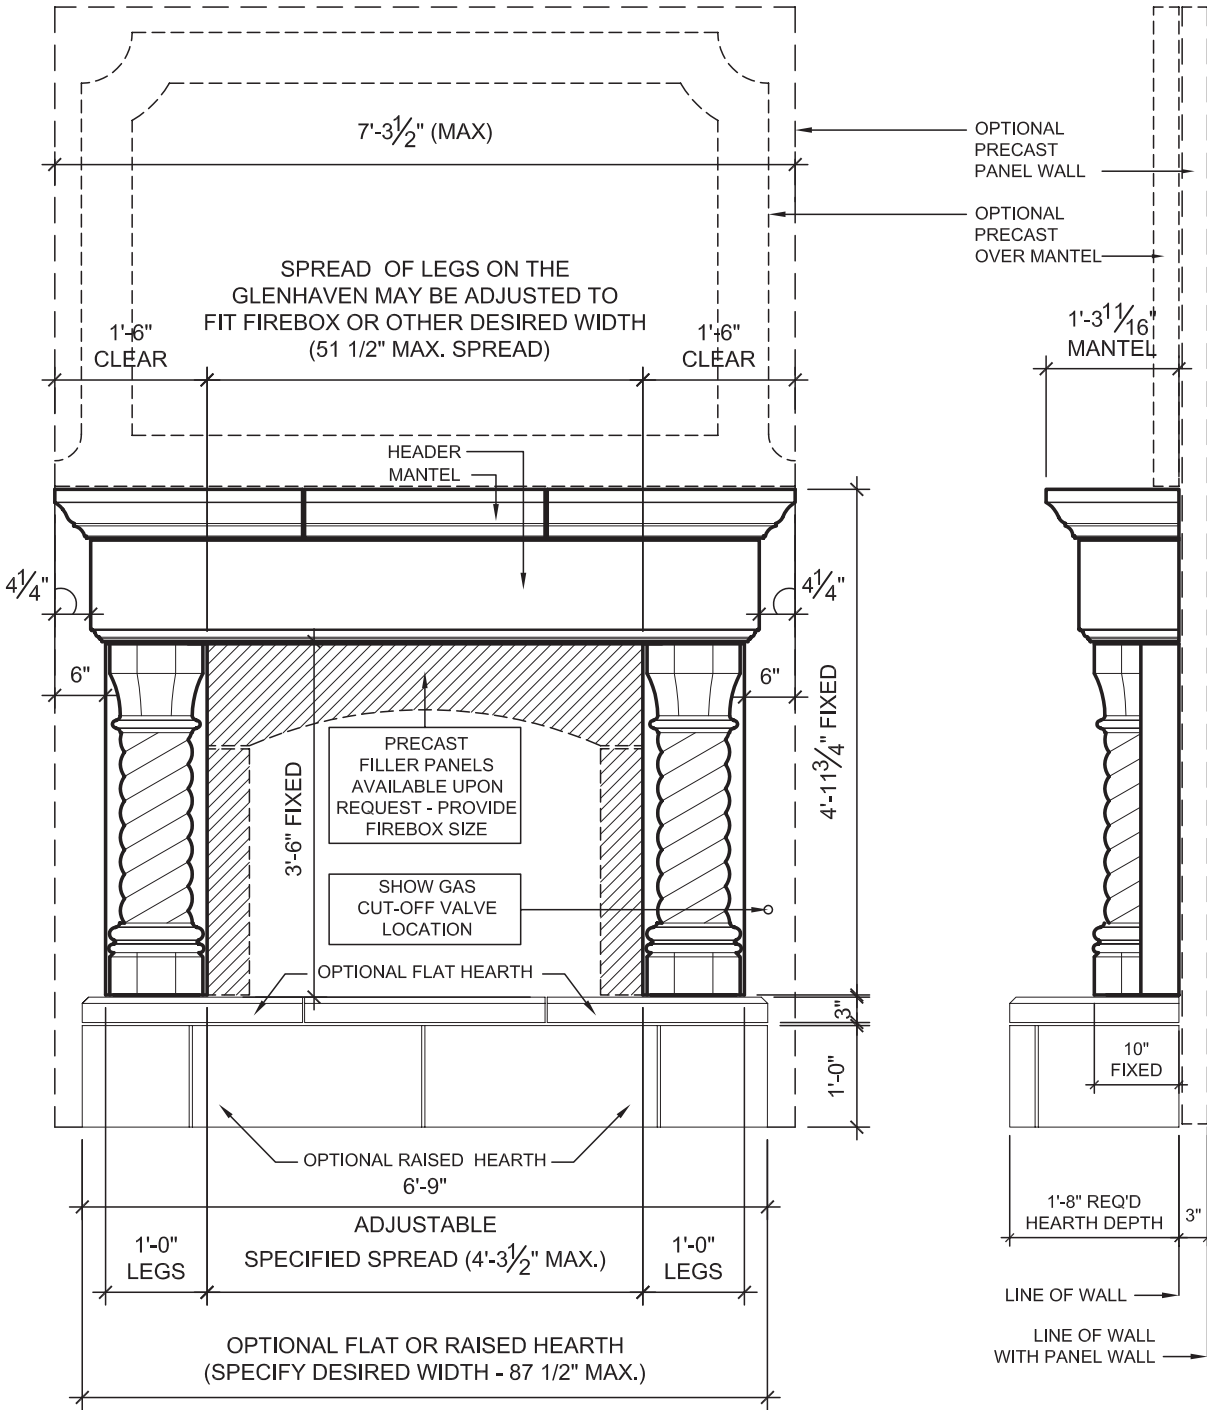

# THE GLENHAVEN

**(A) ELEVATION - GLENHAVEN FIREPLACE**  
1/2" = 1'-0"

**(B) SIDE**  
1/2" = 1'-0"

ALL JOINTS 1/4" UNLESS NOTED OTHERWISE

4520 S. MacArthur Blvd.  
Oklahoma City, OK 73179  
Ph: 405.680.5600 Fax: 405.680.9314  
[devincicaststone.com](http://devincicaststone.com)