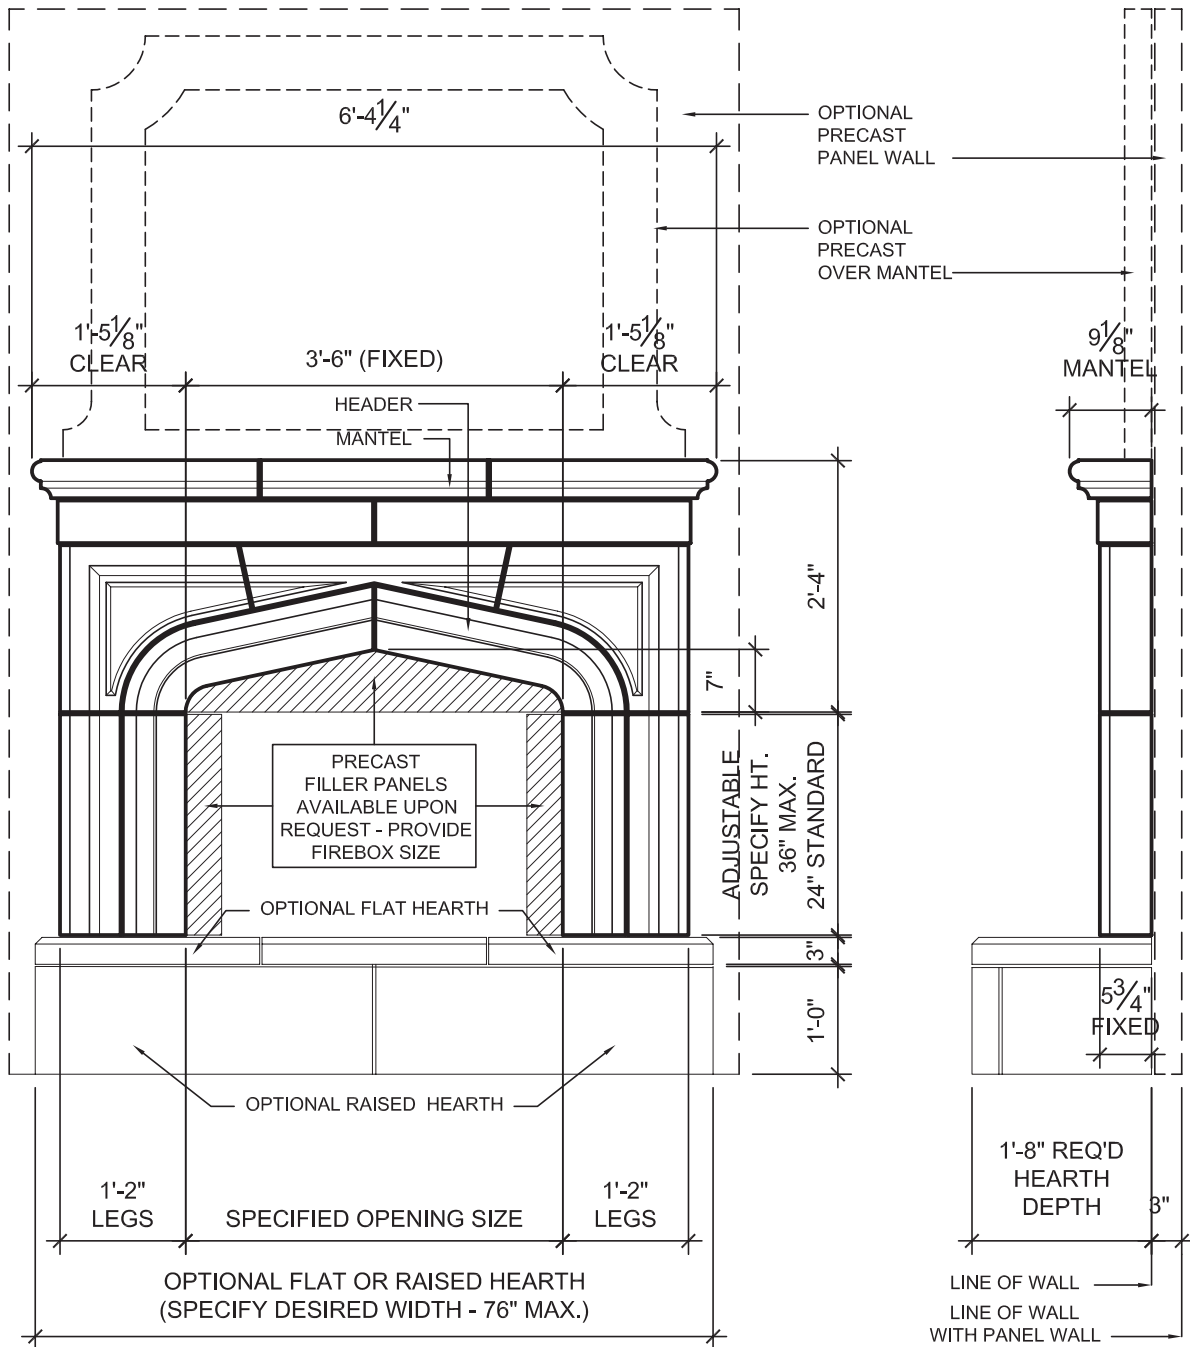

THE LANCET

A ELEVATION - LANCET FIREPLACE
1/2" = 1'-0"

(ALL JOINTS 1/4" UNLESS NOTED OTHERWISE)

4520 S. MacArthur Blvd.
Oklahoma City, OK 73179
Ph: 405.680.5600 Fax: 405.680.9314

devincicaststone.com

DE
VINCI
Cast Stone