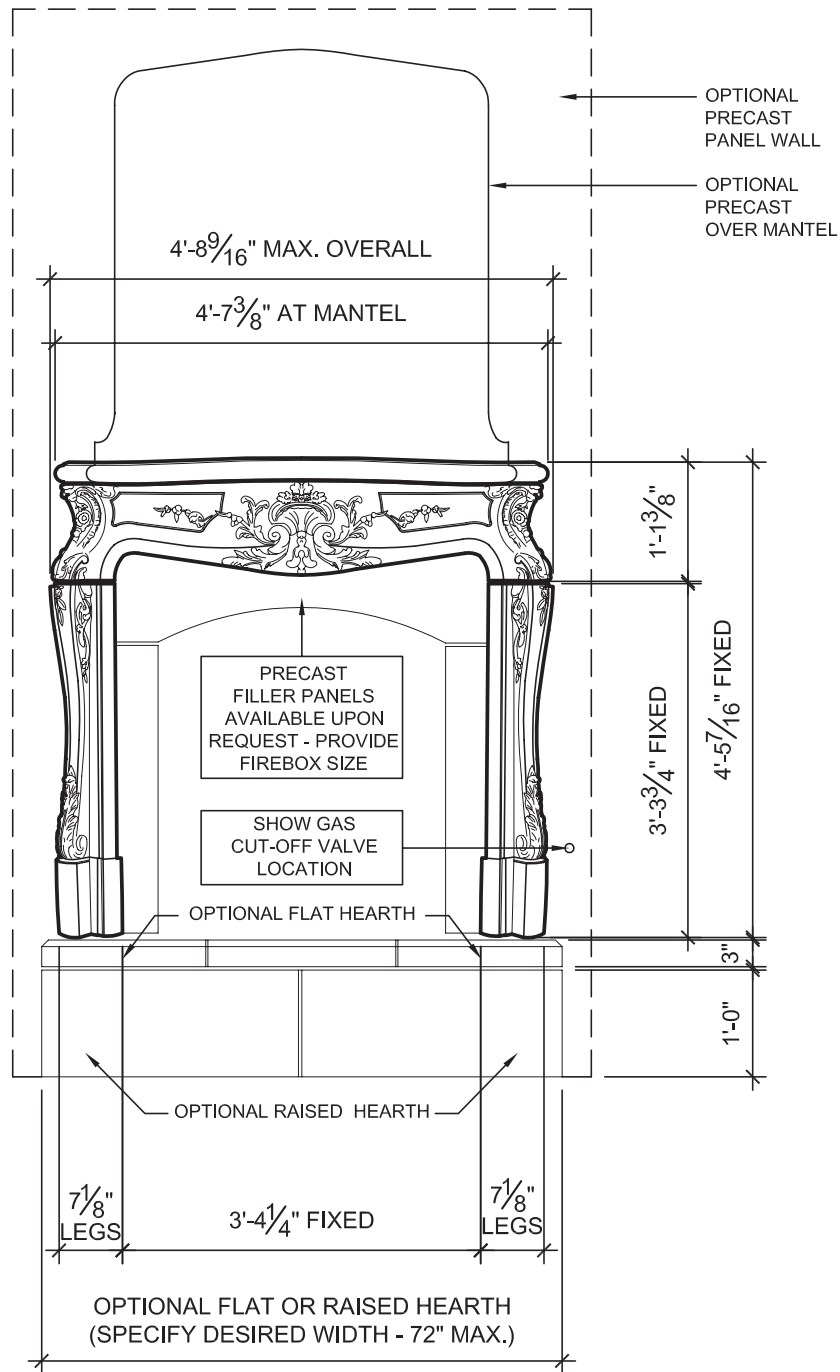

THE NEPTUNE

A ELEVATION - NEPTUNE FIREPLACE
 1/2" = 1'-0"

ALL JOINTS 1/4" UNLESS NOTED OTHERWISE

4520 S. MacArthur Blvd.
 Oklahoma City, OK 73179
 Ph: 405.680.5600 Fax: 405.680.9314

devincicaststone.com