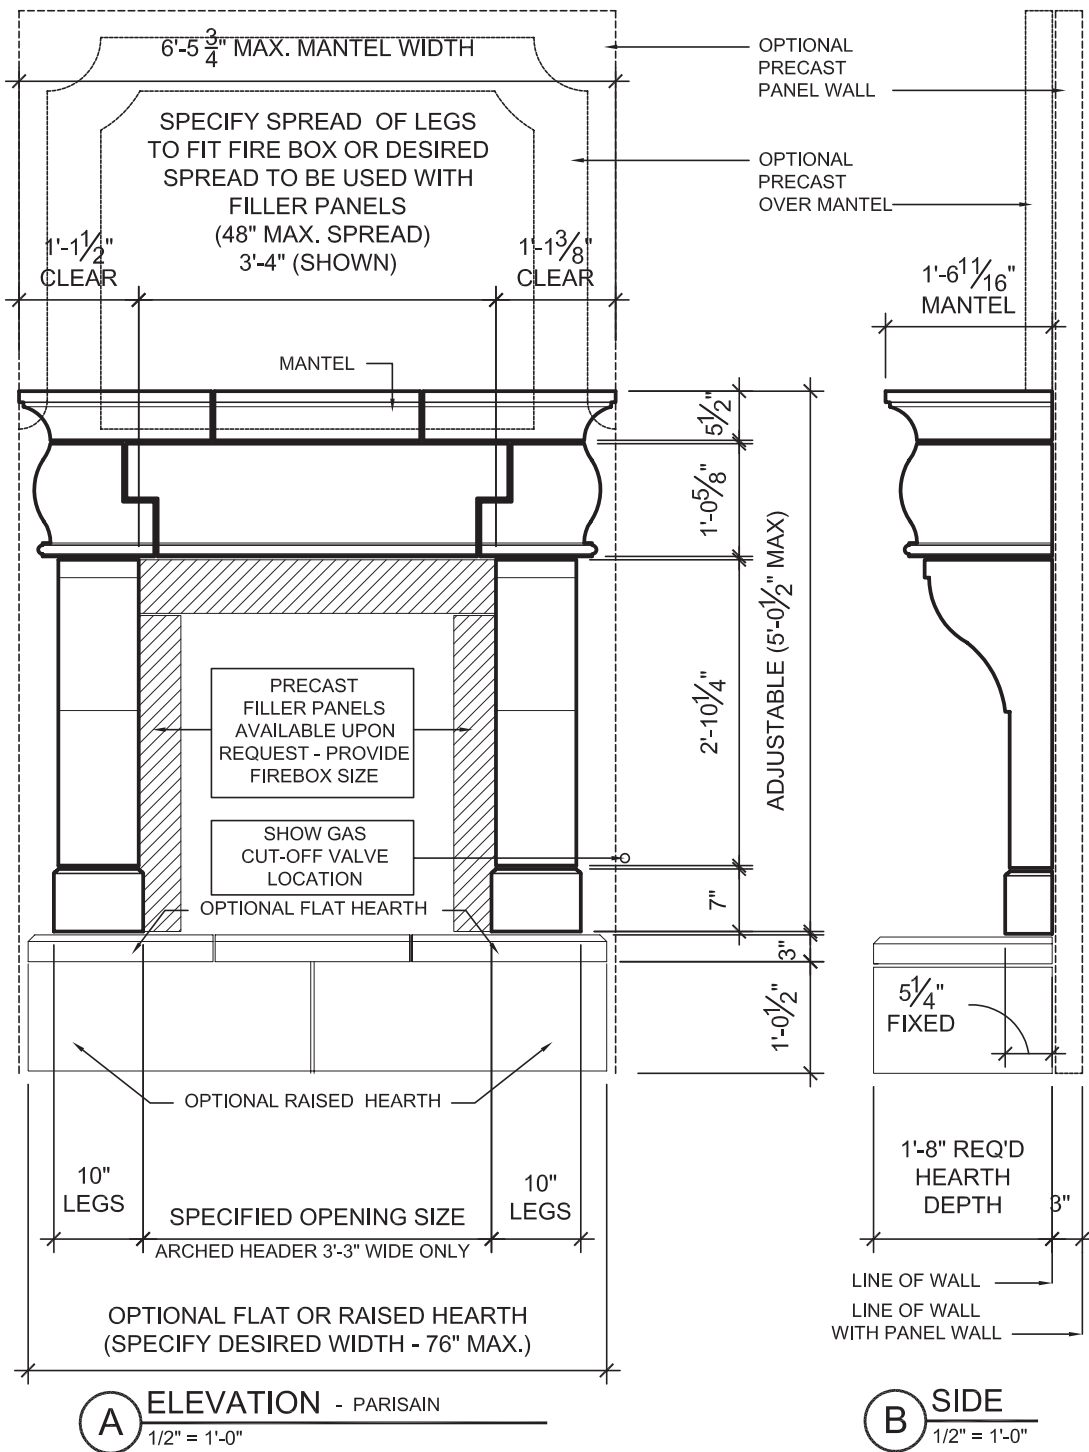

# THE PARISIAN

(ALL JOINTS <sup>1</sup>/<sub>4</sub>" UNLESS NOTED OTHERWISE)

4520 S. MacArthur Blvd.  
 Oklahoma City, OK 73179  
 Ph: 405.680.5600 Fax: 405.680.9314  
[devincicaststone.com](http://devincicaststone.com)