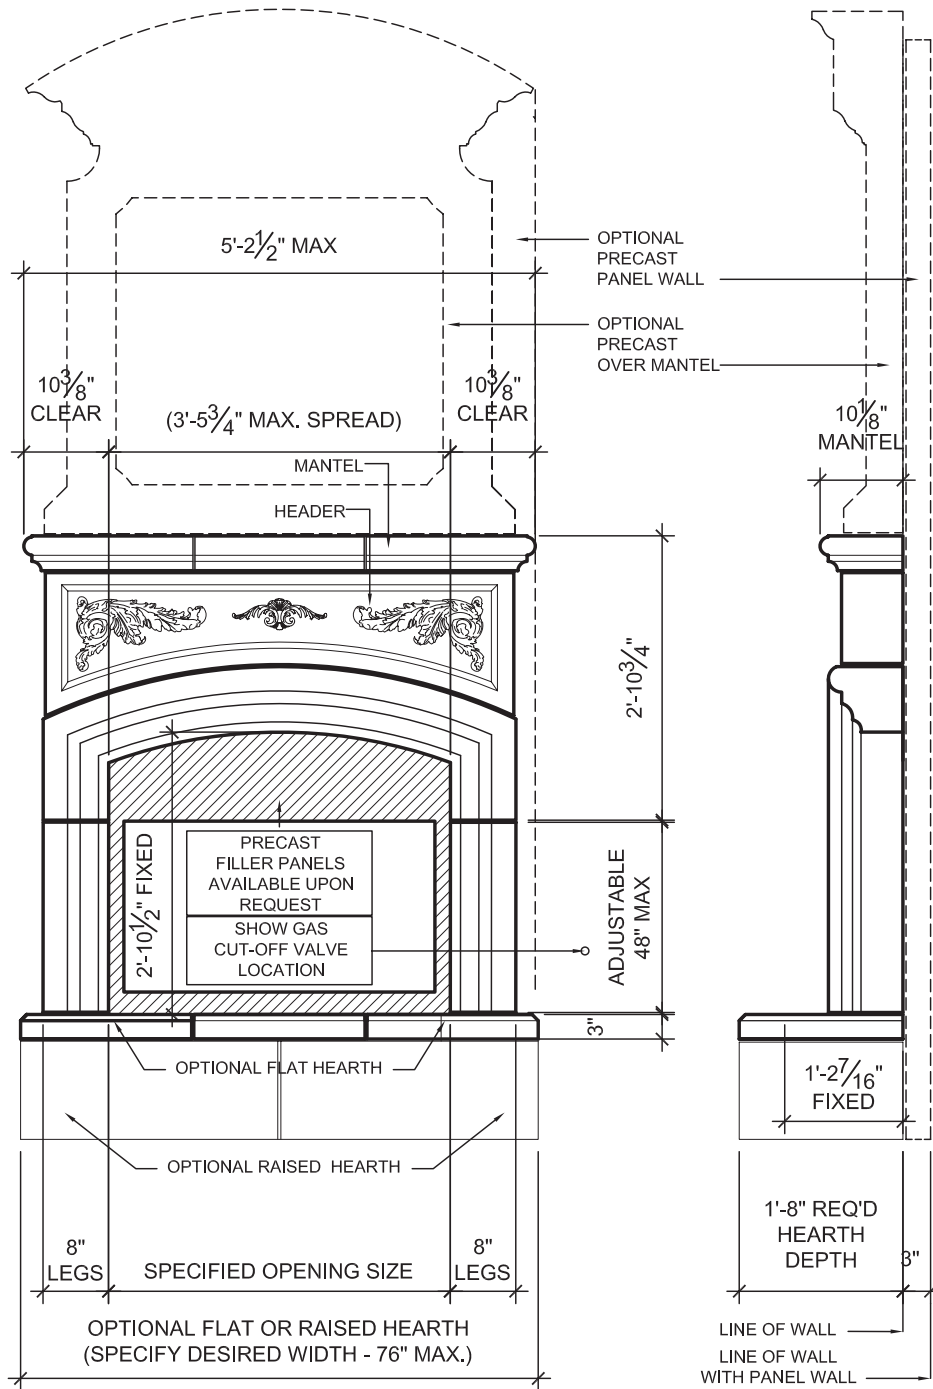

THE PETITE PORTABELLO

(A) ELEVATION - PORTABELLO PETITE FIREPLACE
1/2" = 1'-0"

(B) SIDE
1/2" = 1'-0"

(ALL JOINTS 1/4" UNLESS NOTED OTHERWISE)

4520 s. MacArthur Boulevard
Oklahoma City Oklahoma 73179
Phone: 405.680.5600
Fax: 405.680.5614
www.devincicaststone.com