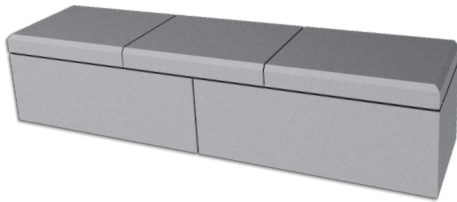

## HEARTH EDGE PROFILES

CHAMFERED PROFILE

BULLNOSE PROFILE

## HEARTH LAYOUT OPTIONS

SQUARE HEARTH

EYEBROW HEARTH

## RAISED HEARTHES

RAISED HEARTH (SQUARE)

RAISED HEARTH (EYEBROW)

## PRICING OPTIONS

<u>OPTIONS</u>	<u>DETAILS</u>	<u>PRICE</u>	<u>INSTALLATION</u>
SQUARE HEARTH .....	CHAMFERED PROFILE .....	\$250.00 .....	\$100.00
	BULLNOSE PROFILE .....	\$300.00 .....	\$100.00
EYEBROW HEARTH .....	CHAMFERED PROFILE .....	\$350.00 .....	\$100.00
	BULLNOSE PROFILE .....	\$420.00 .....	\$100.00
RAISED HEARTHES .....	SQUARE LAYOUT .....	\$225.00 .....	\$175.00
	EYEBROW LAYOUT .....	\$310.00 .....	\$175.00