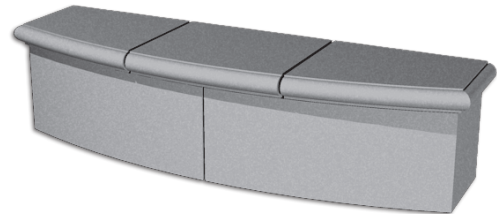

## HEARTH EDGE PROFILES

CHAMFERED PROFILE

BULLNOSE PROFILE

## HEARTH LAYOUT OPTIONS

SQUARE HEARTH

EYEBROW HEARTH

## RAISED HEARTHES

RAISED HEARTH (SQUARE)

RAISED HEARTH (EYEBROW)

## PRICING OPTIONS

<u>OPTIONS</u>	<u>DETAILS</u>	<u>PRICE</u>	<u>INSTALLATION</u>
SQUARE HEARTH .....	CHAMFERED PROFILE .....	\$250.00 .....	\$100.00
	BULLNOSE PROFILE .....	\$300.00 .....	\$100.00
EYEBROW HEARTH .....	CHAMFERED PROFILE .....	\$350.00 .....	\$100.00
	BULLNOSE PROFILE .....	\$420.00 .....	\$100.00
RAISED HEARTHES .....	SQUARE LAYOUT .....	\$225.00 .....	\$175.00
	EYEBROW LAYOUT .....	\$310.00 .....	\$175.00