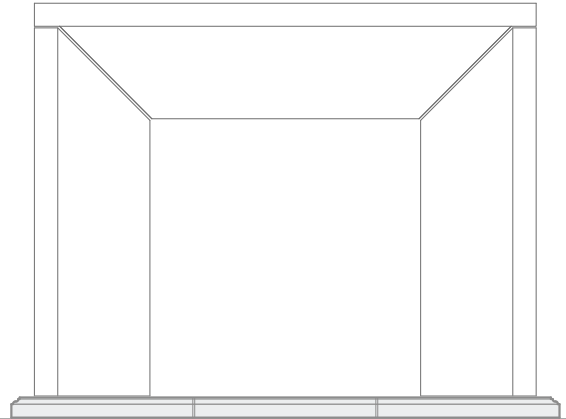

THE NEWPORT VENTI

1 FRONT
SCALE: 1/2"=1'-0"

2 SIDE
SCALE: 1/2"=1'-0"

3 FRAMING PLAN
SCALE: 1/2"=1'-0"

*ALL JOINTS ARE AT 1/4" UNLESS NOTED OTHERWISE

HEARTH OPTIONS

CHAMFERED EDGE
SQUARE HEARTH

OGEE EDGE
SQUARE HEARTH

RADIUS EDGE
EYEBROW HEARTH*

*SIZES LIMITED FOR EYEBROW HEARTH

BULLNOSE EDGE, SQUARE
HEARTH WITH RAISED PANELS

VISIT OPTIONS PAGE FOR MORE INFORMATION

FILLER PANEL OPTIONS

OGEE EDGE, STRAIGHT
FILLER PANEL

CHAMFER EDGE, STRAIGHT
FILLER PANEL *

*SHOWN WITHOUT BOTTOM PANEL

OGEE EDGE, EYEBROW
FILLER PANEL **

**SIZES LIMITED FOR EYEBROW FILLER PANELS

SQUARE EDGE, EYEBROW
FILLER PANEL **

VISIT OPTIONS PAGE FOR MORE INFORMATION