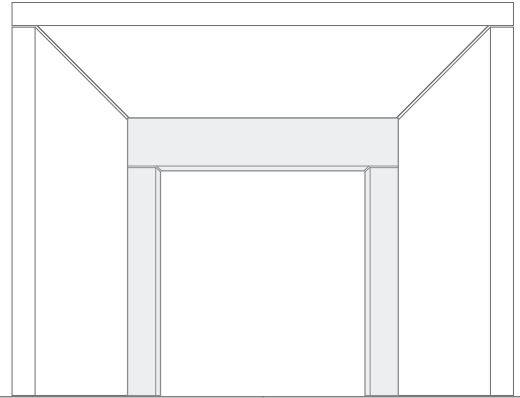

THE NEWPORT VENTI

1 FRONT
SCALE: 1/2"=1'-0"

2 SIDE
SCALE: 1/2"=1'-0"

3 FRAMING PLAN
SCALE: 1/2"=1'-0"

*ALL JOINTS ARE AT 1/4" UNLESS NOTED OTHERWISE

HEARTH OPTIONS

CHAMFERED EDGE
SQUARE HEARTH

OGEE EDGE
SQUARE HEARTH

RADIUS EDGE
EYEBROW HEARTH*

*SIZES LIMITED FOR EYEBROW HEARTH

BULLNOSE EDGE, SQUARE
HEARTH WITH RAISED PANELS

VISIT OPTIONS PAGE FOR MORE INFORMATION

FILLER PANEL OPTIONS

OGEE EDGE, STRAIGHT
FILLER PANEL

CHAMFER EDGE, STRAIGHT
FILLER PANEL *

*SHOWN WITHOUT BOTTOM PANEL

OGEE EDGE, EYEBROW
FILLER PANEL **

**SIZES LIMITED FOR EYEBROW FILLER PANELS

SQUARE EDGE, EYEBROW
FILLER PANEL **

VISIT OPTIONS PAGE FOR MORE INFORMATION