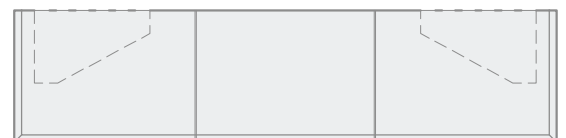

THE NEWPORT VENTI

1 FRONT
SCALE: 1/2"=1'-0"

2 SIDE
SCALE: 1/2"=1'-0"

3 FRAMING PLAN
SCALE: 1/2"=1'-0"

*ALL JOINTS ARE AT 1/4" UNLESS NOTED OTHERWISE

HEARTH OPTIONS

CHAMFERED EDGE
SQUARE HEARTH

OGEE EDGE
SQUARE HEARTH

RADIUS EDGE
EYEBROW HEARTH*

*SIZES LIMITED FOR EYEBROW HEARTH

BULLNOSE EDGE, SQUARE
HEARTH WITH RAISED PANELS

VISIT OPTIONS PAGE FOR MORE INFORMATION

FILLER PANEL OPTIONS

OGEE EDGE, STRAIGHT
FILLER PANEL

CHAMFER EDGE, STRAIGHT
FILLER PANEL *

*SHOWN WITHOUT BOTTOM PANEL

OGEE EDGE, EYEBROW
FILLER PANEL **

**SIZES LIMITED FOR EYEBROW FILLER PANELS

SQUARE EDGE, EYEBROW
FILLER PANEL **

VISIT OPTIONS PAGE FOR MORE INFORMATION