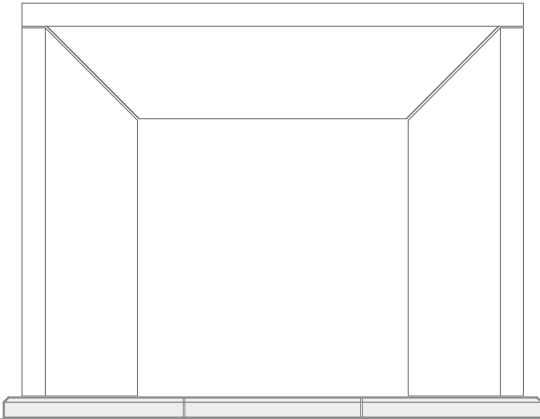

THE NEWPORT VENTI

1 FRONT
SCALE: 1/2"=1'-0"

2 SIDE
SCALE: 1/2"=1'-0"

3 FRAMING PLAN
SCALE: 1/2"=1'-0"

*ALL JOINTS ARE AT 1/4" UNLESS NOTED OTHERWISE

HEARTH OPTIONS

CHAMFERED EDGE
SQUARE HEARTH

OGEE EDGE
SQUARE HEARTH

RADIUS EDGE
EYEBROW HEARTH*

*SIZES LIMITED FOR EYEBROW HEARTH

BULLNOSE EDGE, SQUARE
HEARTH WITH RAISED PANELS

VISIT OPTIONS PAGE FOR MORE INFORMATION

FILLER PANEL OPTIONS

OGEE EDGE, STRAIGHT
FILLER PANEL

CHAMFER EDGE, STRAIGHT
FILLER PANEL *

*SHOWN WITHOUT BOTTOM PANEL

OGEE EDGE, EYEBROW
FILLER PANEL **

**SIZES LIMITED FOR EYEBROW FILLER PANELS

SQUARE EDGE, EYEBROW
FILLER PANEL **

VISIT OPTIONS PAGE FOR MORE INFORMATION