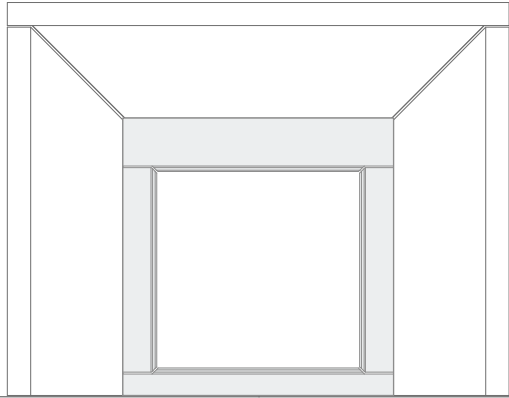

THE NEWPORT VENTI

1 FRONT
SCALE: 1/2"=1'-0"

2 SIDE
SCALE: 1/2"=1'-0"

3 FRAMING PLAN
SCALE: 1/2"=1'-0"

*ALL JOINTS ARE AT 1/4" UNLESS NOTED OTHERWISE

HEARTH OPTIONS

CHAMFERED EDGE
SQUARE HEARTH

OGEE EDGE
SQUARE HEARTH

RADIUS EDGE
EYEBROW HEARTH*

*SIZES LIMITED FOR EYEBROW HEARTH

BULLNOSE EDGE, SQUARE
HEARTH WITH RAISED PANELS

VISIT OPTIONS PAGE FOR MORE INFORMATION

FILLER PANEL OPTIONS

OGEE EDGE, STRAIGHT
FILLER PANEL

CHAMFER EDGE, STRAIGHT
FILLER PANEL *

*SHOWN WITHOUT BOTTOM PANEL

OGEE EDGE, EYEBROW
FILLER PANEL **

**SIZES LIMITED FOR EYEBROW FILLER PANELS

SQUARE EDGE, EYEBROW
FILLER PANEL **

VISIT OPTIONS PAGE FOR MORE INFORMATION