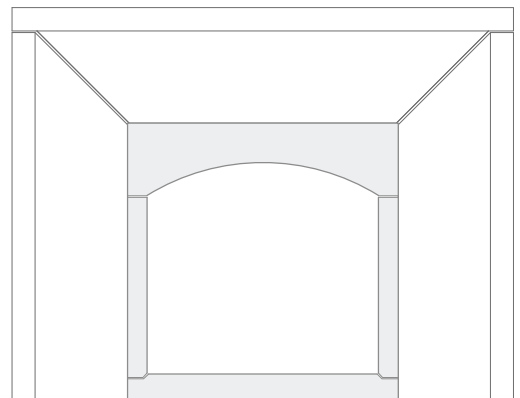

THE NEWPORT VENTI

1 FRONT
SCALE: 1/2"=1'-0"

2 SIDE
SCALE: 1/2"=1'-0"

3 FRAMING PLAN
SCALE: 1/2"=1'-0"

*ALL JOINTS ARE AT 1/4" UNLESS NOTED OTHERWISE

HEARTH OPTIONS

CHAMFERED EDGE
SQUARE HEARTH

OGEE EDGE
SQUARE HEARTH

RADIUS EDGE
EYEBROW HEARTH*

*SIZES LIMITED FOR EYEBROW HEARTH

BULLNOSE EDGE, SQUARE
HEARTH WITH RAISED PANELS

VISIT OPTIONS PAGE FOR MORE INFORMATION

FILLER PANEL OPTIONS

OGEE EDGE, STRAIGHT
FILLER PANEL

CHAMFER EDGE, STRAIGHT
FILLER PANEL *

*SHOWN WITHOUT BOTTOM PANEL

OGEE EDGE, EYEBROW
FILLER PANEL **

**SIZES LIMITED FOR EYEBROW FILLER PANELS

SQUARE EDGE, EYEBROW
FILLER PANEL **

VISIT OPTIONS PAGE FOR MORE INFORMATION