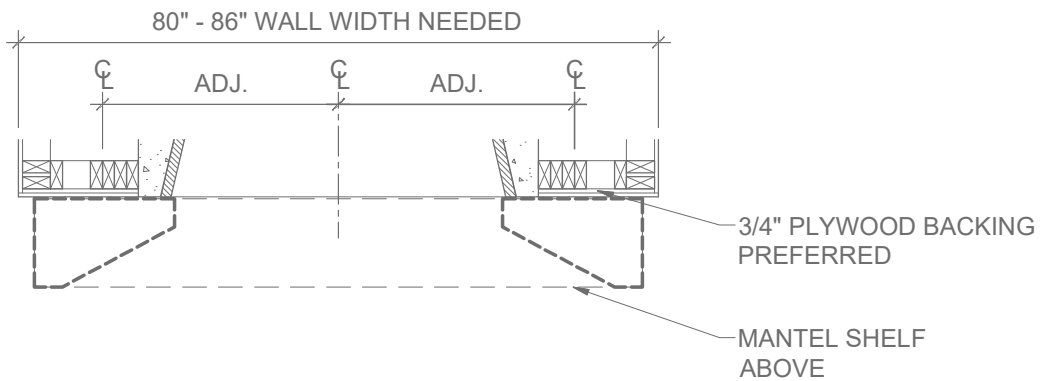

THE NEWPORT VENTI

1 FRONT
SCALE: 1/2"=1'-0"

2 SIDE
SCALE: 1/2"=1'-0"

3 FRAMING PLAN
SCALE: 1/2"=1'-0"

*ALL JOINTS ARE AT 1/4" UNLESS NOTED OTHERWISE

HEARTH OPTIONS

CHAMFERED EDGE
SQUARE HEARTH

OGEE EDGE
SQUARE HEARTH

RADIUS EDGE
EYEBROW HEARTH*

*SIZES LIMITED FOR EYEBROW HEARTH

BULLNOSE EDGE, SQUARE
HEARTH WITH RAISED PANELS

VISIT OPTIONS PAGE FOR MORE INFORMATION

FILLER PANEL OPTIONS

OGEE EDGE, STRAIGHT
FILLER PANEL

CHAMFER EDGE, STRAIGHT
FILLER PANEL *

*SHOWN WITHOUT BOTTOM PANEL

OGEE EDGE, EYEBROW
FILLER PANEL **

**SIZES LIMITED FOR EYEBROW FILLER PANELS

SQUARE EDGE, EYEBROW
FILLER PANEL **

VISIT OPTIONS PAGE FOR MORE INFORMATION