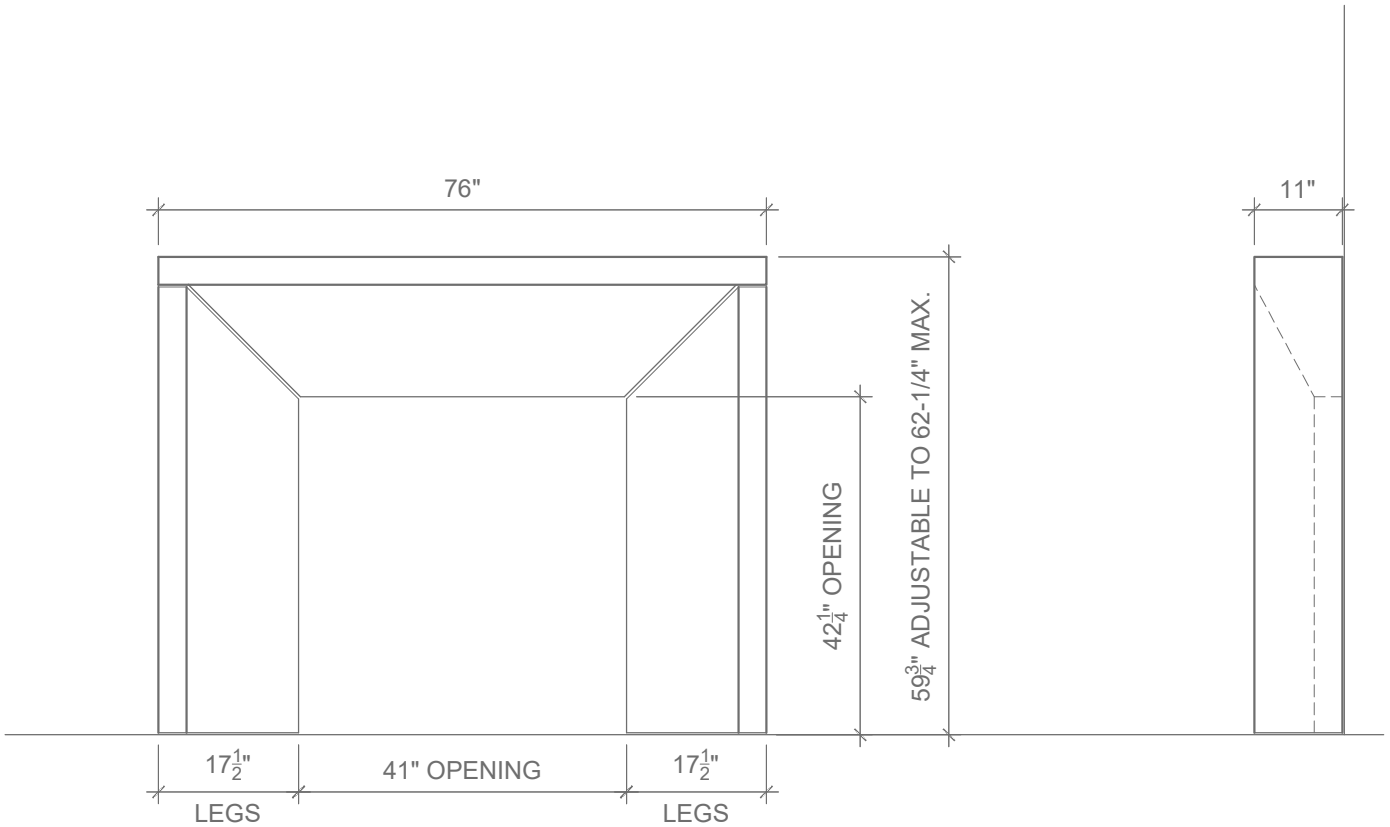

THE NEWPORT VENTI

1 FRONT
SCALE: 1/2"=1'-0"

2 SIDE
SCALE: 1/2"=1'-0"

3 FRAMING PLAN
SCALE: 1/2"=1'-0"

*ALL JOINTS ARE AT 1/4" UNLESS NOTED OTHERWISE

HEARTH OPTIONS

CHAMFERED EDGE
SQUARE HEARTH

OGEE EDGE
SQUARE HEARTH

RADIUS EDGE
EYEBROW HEARTH*

*SIZES LIMITED FOR EYEBROW HEARTH

BULLNOSE EDGE, SQUARE
HEARTH WITH RAISED PANELS

VISIT OPTIONS PAGE FOR MORE INFORMATION

FILLER PANEL OPTIONS

OGEE EDGE, STRAIGHT
FILLER PANEL

CHAMFER EDGE, STRAIGHT
FILLER PANEL *

*SHOWN WITHOUT BOTTOM PANEL

OGEE EDGE, EYEBROW
FILLER PANEL **

**SIZES LIMITED FOR EYEBROW FILLER PANELS

SQUARE EDGE, EYEBROW
FILLER PANEL **

VISIT OPTIONS PAGE FOR MORE INFORMATION