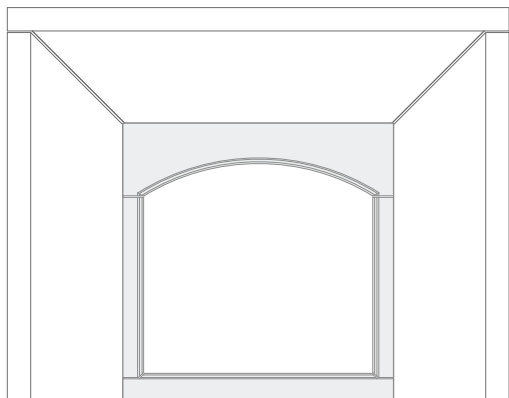

THE NEWPORT VENTI

1 FRONT
SCALE: 1/2"=1'-0"

2 SIDE
SCALE: 1/2"=1'-0"

3 FRAMING PLAN
SCALE: 1/2"=1'-0"

*ALL JOINTS ARE AT 1/4" UNLESS NOTED OTHERWISE

HEARTH OPTIONS

CHAMFERED EDGE
SQUARE HEARTH

OGEE EDGE
SQUARE HEARTH

RADIUS EDGE
EYEBROW HEARTH*

*SIZES LIMITED FOR EYEBROW HEARTH

BULLNOSE EDGE, SQUARE
HEARTH WITH RAISED PANELS

VISIT OPTIONS PAGE FOR MORE INFORMATION

FILLER PANEL OPTIONS

OGEE EDGE, STRAIGHT
FILLER PANEL

CHAMFER EDGE, STRAIGHT
FILLER PANEL *

*SHOWN WITHOUT BOTTOM PANEL

OGEE EDGE, EYEBROW
FILLER PANEL **

**SIZES LIMITED FOR EYEBROW FILLER PANELS

SQUARE EDGE, EYEBROW
FILLER PANEL **

VISIT OPTIONS PAGE FOR MORE INFORMATION