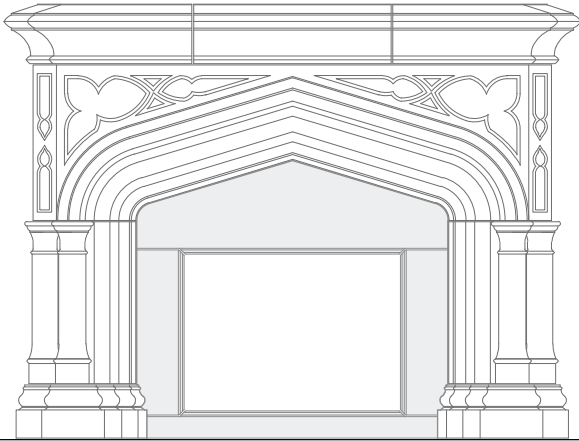

THE PETITE ABBEY

1 FRONT
SCALE: $1/2"=1'-0"$

2 SIDE
SCALE: $1/2"=1'-0"$

3 FRAMING PLAN
SCALE: $1/2"=1'-0"$

*ALL JOINTS ARE AT $1/4"$ UNLESS NOTED OTHERWISE

HEARTH OPTIONS

CHAMFERED EDGE
SQUARE HEARTH

OGEE EDGE
SQUARE HEARTH

EYEBROW HEARTH NOT AVAILABLE
FOR PETITE ABBEY SURROUND

RADIUS EDGE
EYEBROW HEARTH*

*SIZES LIMITED FOR EYEBROW HEARTH

BULLNOSE EDGE, SQUARE
HEARTH WITH RAISED PANELS

VISIT OPTIONS PAGE FOR MORE INFORMATION

FILLER PANEL OPTIONS

OGEE EDGE, STRAIGHT
FILLER PANEL

CHAMFER EDGE, STRAIGHT
FILLER PANEL *

*SHOWN WITHOUT BOTTOM PANEL

OGEE EDGE, EYEBROW
FILLER PANEL **

**SIZES LIMITED FOR EYEBROW FILLER PANELS

SQUARE EDGE, EYEBROW
FILLER PANEL **