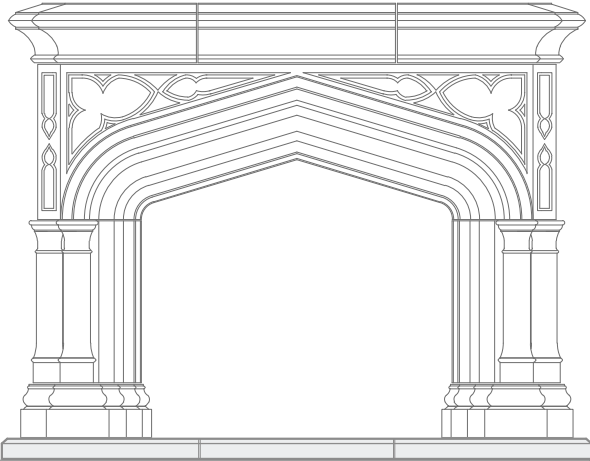

THE PETITE ABBEY

1 FRONT
SCALE: $1/2"=1'-0"$

2 SIDE
SCALE: $1/2"=1'-0"$

3 FRAMING PLAN
SCALE: $1/2"=1'-0"$

*ALL JOINTS ARE AT $1/4"$ UNLESS NOTED OTHERWISE

HEARTH OPTIONS

CHAMFERED EDGE
SQUARE HEARTH

OGEE EDGE
SQUARE HEARTH

EYEBROW HEARTH NOT AVAILABLE
FOR PETITE ABBEY SURROUND

RADIUS EDGE
EYEBROW HEARTH*

*SIZES LIMITED FOR EYEBROW HEARTH

BULLNOSE EDGE, SQUARE
HEARTH WITH RAISED PANELS

VISIT OPTIONS PAGE FOR MORE INFORMATION

FILLER PANEL OPTIONS

OGEE EDGE, STRAIGHT
FILLER PANEL

CHAMFER EDGE, STRAIGHT
FILLER PANEL *

*SHOWN WITHOUT BOTTOM PANEL

OGEE EDGE, EYEBROW
FILLER PANEL **

**SIZES LIMITED FOR EYEBROW FILLER PANELS

SQUARE EDGE, EYEBROW
FILLER PANEL **