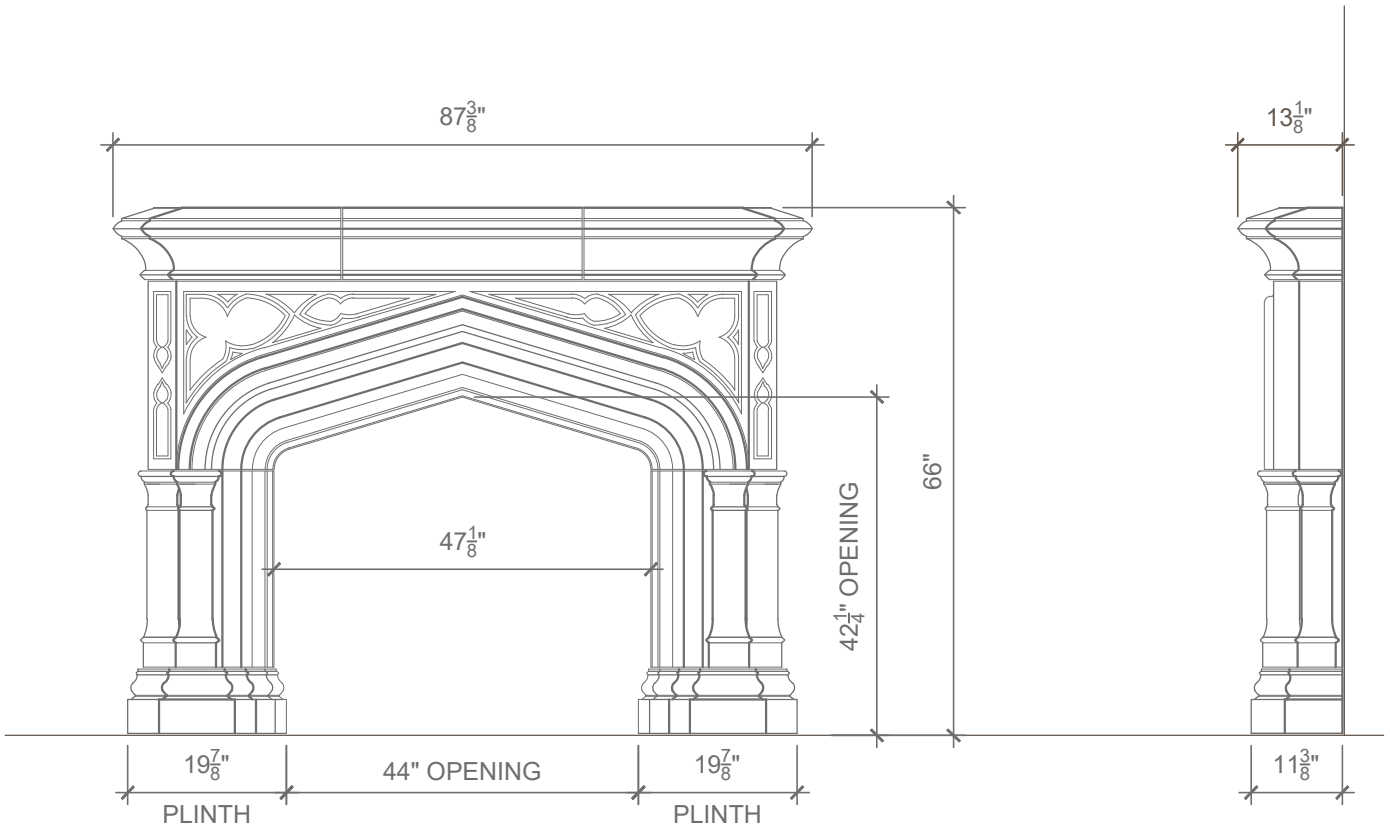

THE PETITE ABBEY

1 FRONT
SCALE: $1/2"=1'-0"$

2 SIDE
SCALE: $1/2"=1'-0"$

3 FRAMING PLAN
SCALE: $1/2"=1'-0"$

*ALL JOINTS ARE AT $1/4"$ UNLESS NOTED OTHERWISE

HEARTH OPTIONS

CHAMFERED EDGE
SQUARE HEARTH

OGEE EDGE
SQUARE HEARTH

EYEBROW HEARTH NOT AVAILABLE
FOR PETITE ABBEY SURROUND

RADIUS EDGE
EYEBROW HEARTH*

*SIZES LIMITED FOR EYEBROW HEARTH

BULLNOSE EDGE, SQUARE
HEARTH WITH RAISED PANELS

VISIT OPTIONS PAGE FOR MORE INFORMATION

FILLER PANEL OPTIONS

OGEE EDGE, STRAIGHT
FILLER PANEL

CHAMFER EDGE, STRAIGHT
FILLER PANEL *

*SHOWN WITHOUT BOTTOM PANEL

OGEE EDGE, EYEBROW
FILLER PANEL **

**SIZES LIMITED FOR EYEBROW FILLER PANELS

SQUARE EDGE, EYEBROW
FILLER PANEL **