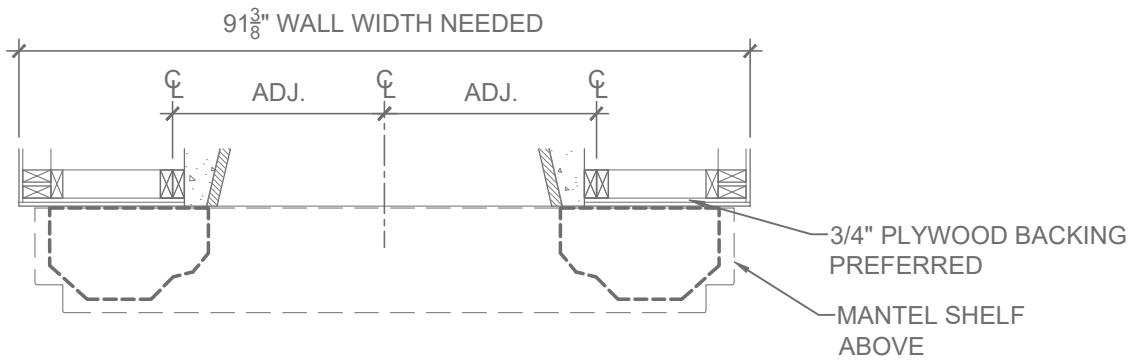

THE PETITE ABBEY

1 FRONT
SCALE: $1/2"=1'-0"$

2 SIDE
SCALE: $1/2"=1'-0"$

3 FRAMING PLAN
SCALE: $1/2"=1'-0"$

*ALL JOINTS ARE AT $1/4"$ UNLESS NOTED OTHERWISE

HEARTH OPTIONS

CHAMFERED EDGE
SQUARE HEARTH

OGEE EDGE
SQUARE HEARTH

EYEBROW HEARTH NOT AVAILABLE
FOR PETITE ABBEY SURROUND

RADIUS EDGE
EYEBROW HEARTH*

*SIZES LIMITED FOR EYEBROW HEARTH

BULLNOSE EDGE, SQUARE
HEARTH WITH RAISED PANELS

VISIT OPTIONS PAGE FOR MORE INFORMATION

FILLER PANEL OPTIONS

OGEE EDGE, STRAIGHT
FILLER PANEL

CHAMFER EDGE, STRAIGHT
FILLER PANEL *

*SHOWN WITHOUT BOTTOM PANEL

OGEE EDGE, EYEBROW
FILLER PANEL **

**SIZES LIMITED FOR EYEBROW FILLER PANELS

SQUARE EDGE, EYEBROW
FILLER PANEL **