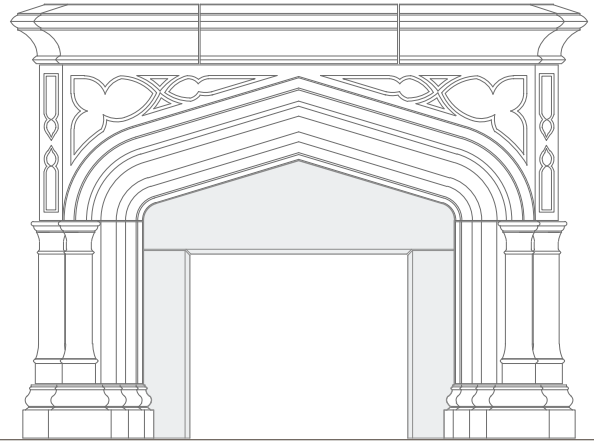

THE PETITE ABBEY

1 FRONT
SCALE: $1/2"=1'-0"$

2 SIDE
SCALE: $1/2"=1'-0"$

3 FRAMING PLAN
SCALE: $1/2"=1'-0"$

*ALL JOINTS ARE AT $1/4"$ UNLESS NOTED OTHERWISE

HEARTH OPTIONS

CHAMFERED EDGE
SQUARE HEARTH

OGEE EDGE
SQUARE HEARTH

EYEBROW HEARTH NOT AVAILABLE
FOR PETITE ABBEY SURROUND

RADIUS EDGE
EYEBROW HEARTH*

*SIZES LIMITED FOR EYEBROW HEARTH

BULLNOSE EDGE, SQUARE
HEARTH WITH RAISED PANELS

VISIT OPTIONS PAGE FOR MORE INFORMATION

FILLER PANEL OPTIONS

OGEE EDGE, STRAIGHT
FILLER PANEL

CHAMFER EDGE, STRAIGHT
FILLER PANEL *

*SHOWN WITHOUT BOTTOM PANEL

OGEE EDGE, EYEBROW
FILLER PANEL **

**SIZES LIMITED FOR EYEBROW FILLER PANELS

SQUARE EDGE, EYEBROW
FILLER PANEL **