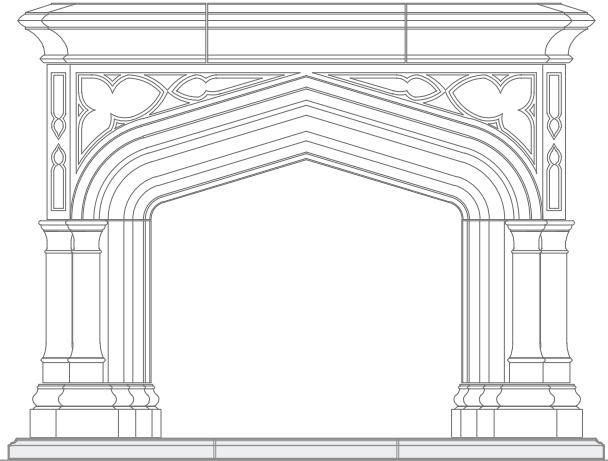

THE PETITE ABBEY

1 FRONT
SCALE: $1/2"=1'-0"$

2 SIDE
SCALE: $1/2"=1'-0"$

3 FRAMING PLAN
SCALE: $1/2"=1'-0"$

*ALL JOINTS ARE AT $1/4"$ UNLESS NOTED OTHERWISE

HEARTH OPTIONS

CHAMFERED EDGE
SQUARE HEARTH

OGEE EDGE
SQUARE HEARTH

EYEBROW HEARTH NOT AVAILABLE
FOR PETITE ABBEY SURROUND

RADIUS EDGE
EYEBROW HEARTH*

*SIZES LIMITED FOR EYEBROW HEARTH

BULLNOSE EDGE, SQUARE
HEARTH WITH RAISED PANELS

VISIT OPTIONS PAGE FOR MORE INFORMATION

FILLER PANEL OPTIONS

OGEE EDGE, STRAIGHT
FILLER PANEL

CHAMFER EDGE, STRAIGHT
FILLER PANEL *

*SHOWN WITHOUT BOTTOM PANEL

OGEE EDGE, EYEBROW
FILLER PANEL **

**SIZES LIMITED FOR EYEBROW FILLER PANELS

SQUARE EDGE, EYEBROW
FILLER PANEL **