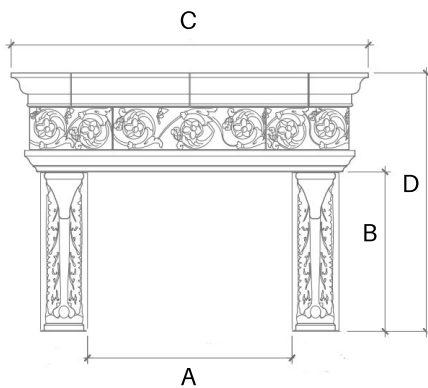

ANTONELLA

The Antonella, an intricately ornamental fireplace mantel, features distinctive Jasmine carvings. The supporting legs of this cast stone mantel are an elaborately scrolled acanthus leaf design. Rich in detail, the Antonella is a truly spectacular piece.

A: Opening Width - B: Opening Height - C: Overall Width - D: Overall Height - E: Depth

	A	B	C	D	E
ONE SIZE	55"	42-3/4"	96"	69-1/4"	24-1/2"

NOTE: The dimensions shown in this table are for reference only. Dimensions are not specific to your order. During order placement you will be provided with an official drawing personalized to your job site.