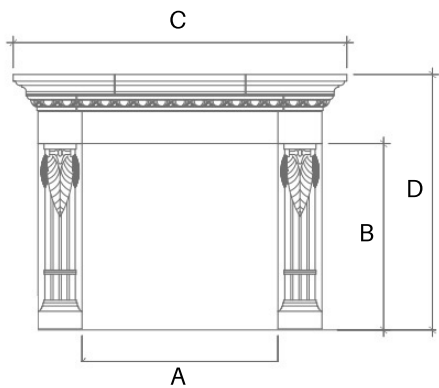

ATHENS

The Athens fireplace mantel is a stunning combination, featuring beautiful acanthus leaf legs, egg & dart trim, and a stair-stepped mantel. This bold mantel will grace your home, bringing a warm and inviting Mediterranean elegance.

A: Opening Width - B: Opening Height - C: Overall Width - D: Overall Height - E: Depth

	A	B	C	D	E
36"	36"	42-5/8"	68-1/8"	58"	17-5/8"
42"	42"	42-5/8"	74-1/8"	58"	17-5/8"
48"	48"	42-5/8"	80-1/8"	58"	17-5/8"
MAX DIM	74-5/8"	42-5/8"	106-3/4"	58"	17-5/8"