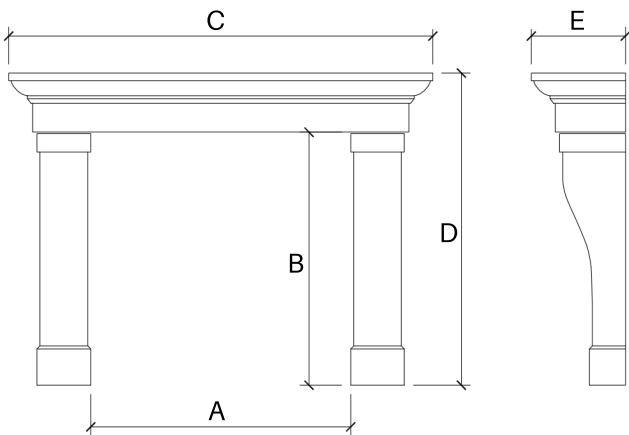

BERKLEY

From sophisticated European to SoHo metropolitan, the Berkley is timeless in design and fits into countless motifs. Bring the feel of chic into your office, den or great room.

A: Opening Width - B: Opening Height - C: Overall Width - D: Overall Height - E: Depth

| | A | B | C | D | E |
|---------|---------|---------|---------|---------|---------|
| 36" | 35" | 41-3/4" | 62-1/2" | 53-1/4" | 17-1/4" |
| 42" | 41" | 41-3/4" | 68-1/2" | 53-1/4" | 17-1/4" |
| 48" | 47" | 41-3/4" | 74-1/2" | 53-1/4" | 17-1/4" |
| MAX DIM | 56-1/2" | 41-3/4" | 86" | 53-1/4" | 17-1/4" |
| FF | 43-1/2" | 41-3/4" | 71" | 51-3/4" | 15-3/4" |