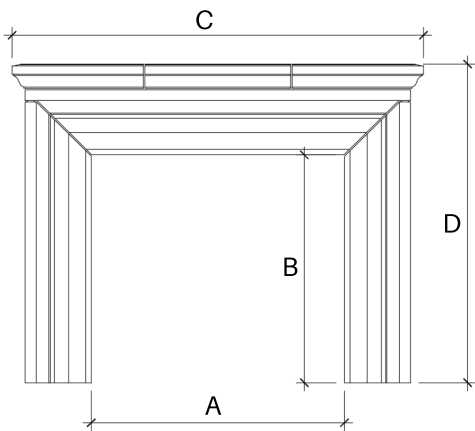

## CLASSIC II

The Classic II mantel design has a shelf with a simple and clean linear quality and timeless appeal; this mantelpiece will complement most any decor.

A: Opening Width - B: Opening Height - C: Overall Width - D: Overall Height - E: Depth

	A	B	C	D	E
36"	35"	ADJ.	63-3/4"	ADJ	9-5/8"
42"	41"	ADJ.	69-3/4"	ADJ	9-5/8"
48"	47"	ADJ.	75-3/4"	ADJ	9-5/8"
MAX DIM	68"	79"	96-3/4"	96-1/2"	9-5/8"
FF	46"	42"	74-3/4"	58-3/4"	9-5/8"

NOTE: The dimensions shown in this table are for reference only. Dimensions are not specific to your order. During order placement you will be provided with an official drawing personalized to your job site.