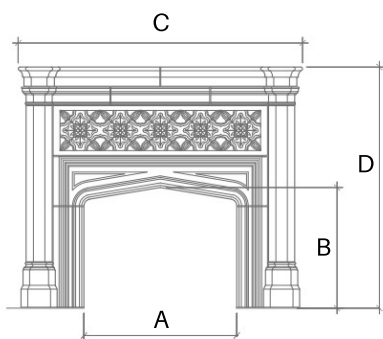

CANTERBURY

This Gothic mantel is a petite, yet charming piece that features richly detailed, intricate carvings. The Canterbury is the epitome of refined elegance.

A: Opening Width - B: Opening Height - C: Overall Width - D: Overall Height - E: Depth

	A	B	C	D	E
ONE SIZE	40"	31-1/2"	74-3/8"	63"	8-5/8"

NOTE: The dimensions shown in this table are for reference only. Dimensions are not specific to your order. During order placement you will be provided with an official drawing personalized to your job site.