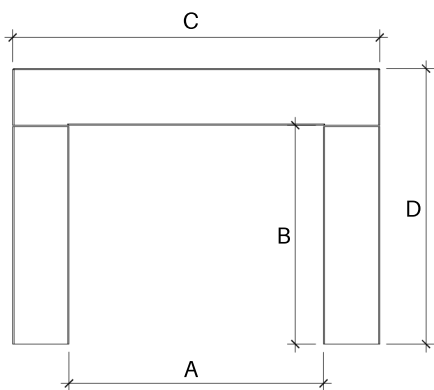

## ELEMENTAL

The Elemental's modern and elegant style blends clean lines with minimal ornamentation. The surround's waterfall edge detail creates a distinctive architectural flair that's sure to draw the eye. This mantel is perfect for any space wanting to display a little extra and be part of a timeless look.

A: Opening Width - B: Opening Height - C: Overall Width - D: Overall Height - E: Depth

	A	B	C	D	E
36"	35"	ADJ.	56-1/4"	ADJ	8"
42"	41"	ADJ.	62-1/4"	ADJ	8"
48"	47"	ADJ.	68-1/4"	ADJ	8"
MAX DIM	68"	46-3/4"	88-3/4"	57-5/8"	8"
FF	48"	41"	69-1/4"	51-5/8"	8"

NOTE: The dimensions shown in this table are for reference only. Dimensions are not specific to your order. During order placement you will be provided with an official drawing personalized to your job site.