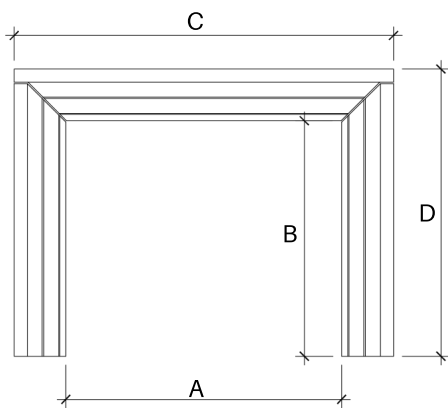

ELLIE

Ellie often described as “bright shining one”, spreads her light in any room she exists. With her sculptured lines and curves, Ellie provides the warm atmosphere for all joyous occasions.

A: Opening Width - B: Opening Height - C: Overall Width - D: Overall Height - E: Depth

	A	B	C	D	E
36"	35"	ADJ.	52-3/4"	ADJ	8-1/4"
42"	41"	ADJ.	58-3/4"	ADJ	8-1/4"
48"	47"	ADJ.	64-3/4"	ADJ	8-1/4"
MAX DIM	75-3/4"	87-7/8"	93-1/2"	96-3/4"	8-1/4"
FF	47-1/4"	41"	65"	49-3/8"	8-1/4"

NOTE: The dimensions shown in this table are for reference only. Dimensions are not specific to your order. During order placement you will be provided with an official drawing personalized to your job site.