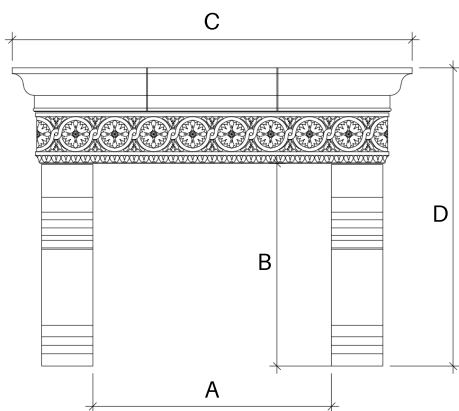

LA VIE BELLA

This finely proportioned 17th Century mantel, with an ornately carved over mantel, features distinctive, supple curving lines and a delicate shell carving at its center. It truly captures the essence of the Isabella.

A: Opening Width - B: Opening Height - C: Overall Width - D: Overall Height - E: Depth

	A	B	C	D	E
ONE SIZE	51"	41-5/8"	82-1/2"	61-1/8"	14"

NOTE: The dimensions shown in this table are for reference only. Dimensions are not specific to your order. During order placement you will be provided with an official drawing personalized to your job site.