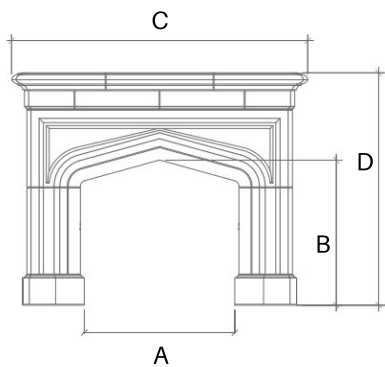

LANCET

The classic "Lancet" arch inspired this mantel's name, which is the centerpiece of this Gothic cast stone fireplace. An elegant edition to any room.

A: Opening Width - B: Opening Height - C: Overall Width - D: Overall Height - E: Depth

	A	B	C	D	E
ONE SIZE	55"	42-3/4"	96"	69-1/4"	24-1/2"

NOTE: The dimensions shown in this table are for reference only. Dimensions are not specific to your order. During order placement you will be provided with an official drawing personalized to your job site.