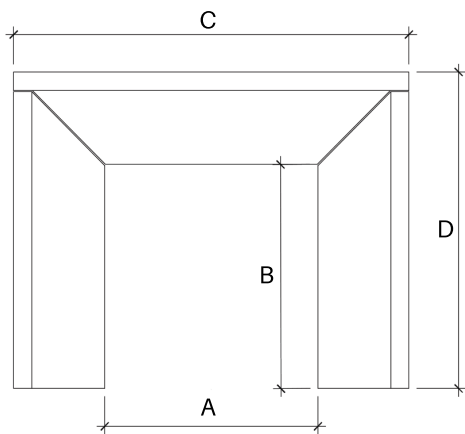

NEWPORT-VENTI

The clean lines give our Newport cast stone fireplace a unique modern style, which is sure to add a touch of panache to any home. This mantel is very versatile when it comes to style and size with its adjustable height and width. Perfect for outdoor living installation as well.

A: Opening Width - B: Opening Height - C: Overall Width - D: Overall Height - E: Depth

	A	B	C	D	E
42"	41"	ADJ.	76"	ADJ	11"
48"	47"	ADJ.	82"	ADJ	11"
MAX DIM	73"	74"	108"	91-3/4"	11"

NOTE: The dimensions shown in this table are for reference only. Dimensions are not specific to your order. During order placement you will be provided with an official drawing personalized to your job site.