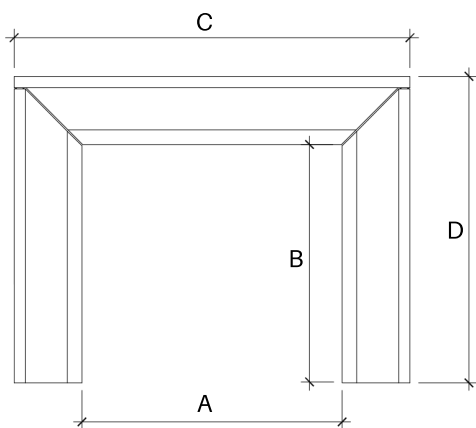

NEWPORT

The clean lines give our Newport cast stone fireplace a unique modern style, which is sure to add a touch of panache to any home. This mantel is very versatile when it comes to style and size with its adjustable height and width. Perfect for outdoor living installation as well.

A: Opening Width - B: Opening Height - C: Overall Width - D: Overall Height - E: Depth

| | A | B | C | D | E |
|---------|-----|---------|-----|---------|--------|
| 36" | 35" | ADJ. | 59" | ADJ | 8-1/4" |
| 42" | 41" | ADJ. | 65" | ADJ | 8-1/4" |
| 48" | 47" | ADJ. | 71" | ADJ | 8-1/4" |
| MAX DIM | 67" | 79-1/2" | 91" | 91-1/2" | 8-1/4" |
| FF | 46" | 41-7/8" | 70" | 53-7/8" | 8-1/4" |

NOTE: The dimensions shown in this table are for reference only. Dimensions are not specific to your order. During order placement you will be provided with an official drawing personalized to your job site.