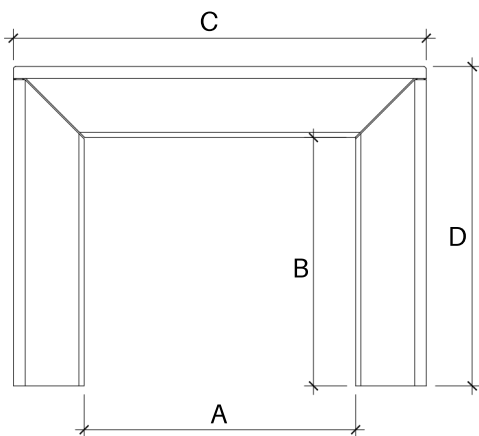

# NOVA

The Nova has a minimalist design, boldly enhanced by a series of graceful and smooth curved lines. This creates a soothing and calming effect, which is sure to warm the home.

A: Opening Width - B: Opening Height - C: Overall Width - D: Overall Height - E: Depth

	A	B	C	D	E
36"	35"	ADJ.	59"	ADJ	7-3/4"
42"	41"	ADJ.	65"	ADJ	7-3/4"
48"	47"	ADJ.	71"	ADJ	7-3/4"
MAX DIM	67"	79-3/4"	91"	91-3/4"	7-3/4"
FF	46"	42"	70"	54"	7-3/4"

NOTE: The dimensions shown in this table are for reference only. Dimensions are not specific to your order. During order placement you will be provided with an official drawing personalized to your job site.