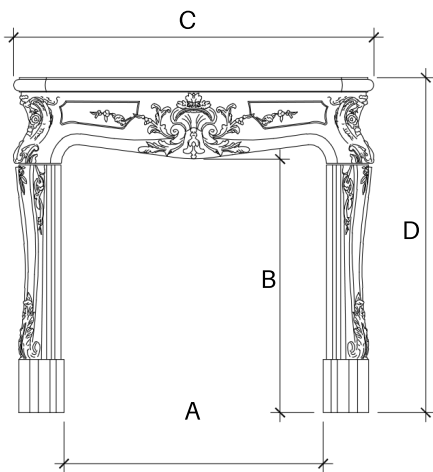

# NEPTUNE

With its elaborate detail, our Neptune surround will command your home, just as King Neptune commanded the sea. This stone fireplace's intricate carvings bring out a beautiful seashell, centered on the head piece. The Neptune cast stone mantel will be a wonderful addition to your dining room or bedroom. Perfect for small spaces.

A: Opening Width - B: Opening Height - C: Overall Width - D: Overall Height - E: Depth

	A	B	C	D	E
ONE SIZE	41-1/2"	43-1/4"	57-3/4"	54-1/4"	10-3/4"

NOTE: The dimensions shown in this table are for reference only. Dimensions are not specific to your order. During order placement you will be provided with an official drawing personalized to your job site.