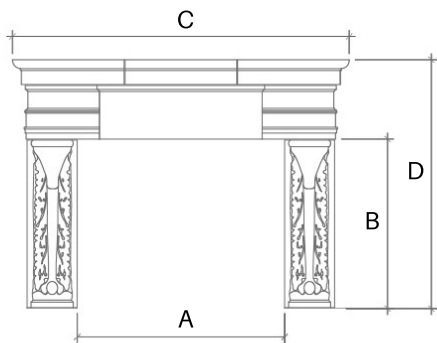

NICHOLETTA

This mantel is old world in flavor, with its elegant mantelshelf, that boldly frames the fireplace. The Nicholetta is supported by a pair of elaborately sculpted acanthus leaf mantel brackets, perfect for tall over mantels.

A: Opening Width - B: Opening Height - C: Overall Width - D: Overall Height - E: Depth

	A	B	C	D	E
ONE SIZE	52-3/8"	42-3/4"	85"	62-3/4"	20-3/4"

NOTE: The dimensions shown in this table are for reference only. Dimensions are not specific to your order. During order placement you will be provided with an official drawing personalized to your job site.