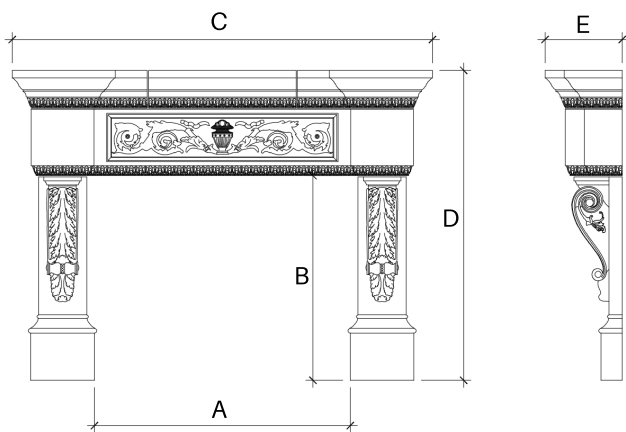

ORLEANS

Traditional detailing of French artists inspired this design. The unique, stepped-back headpiece of this mantel adds depth, without being too overbearing. We are sure that you will enjoy the rich carvings and scrolling legs for years to come.

A: Opening Width - B: Opening Height - C: Overall Width - D: Overall Height - E: Depth

| | A | B | C | D | E |
|----------|---------|---------|-----|---------|-----|
| ONE SIZE | 52-1/2" | 42-1/2" | 87" | 64-1/4" | 16" |