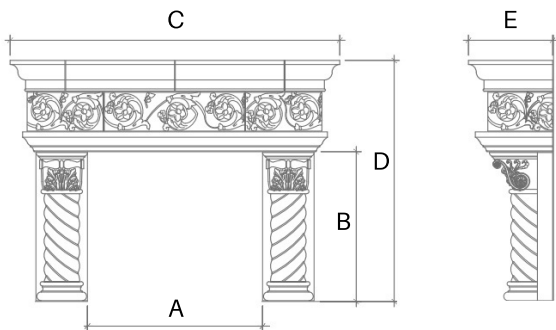

# PALAZZO

The Palazzo is a grandiose cast stone fireplace mantel with a rich, classic design. It features intricate jasmine detail, acanthus leaf, and two types of leg options. You may choose from an authentic column leg or bold, twisted leg for an exquisite work of art.

A: Opening Width - B: Opening Height - C: Overall Width - D: Overall Height - E: Depth

	A	B	C	D	E
ONE SIZE	51"	43-1/2"	96"	70"	24-1/2"

NOTE: The dimensions shown in this table are for reference only. Dimensions are not specific to your order. During order placement you will be provided with an official drawing personalized to your job site.