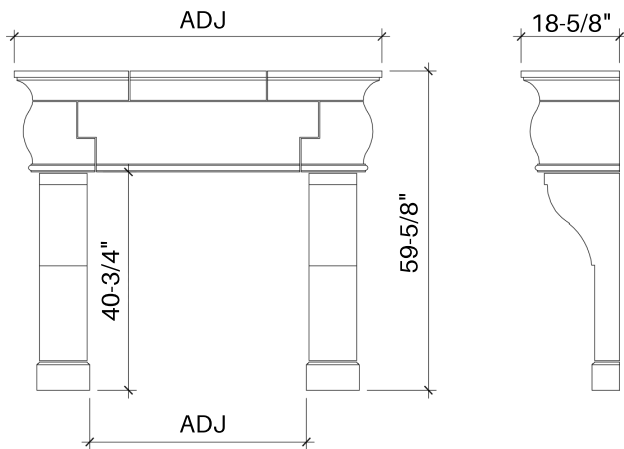

This mantel is adjustable in the width direction only. The depth and height of this mantel is fixed. Please consult with a DeVinci sales professional to confirm availability of sizes.