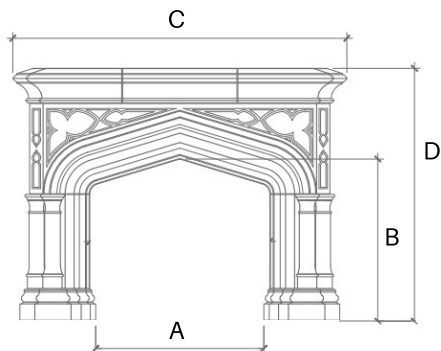

PETITE ABBEY

The Petite Abbey is a lovely, smaller scaled version of the full size Abbey we currently have. Like its predecessor, this fireplace mantel captures the architectural style that followed the end of the Roman Era. Stunningly rendered, this Gothic style mantel, with a deeply carved tracery and a vaulted opening, can truly be a show stopper in any home.

A: Opening Width - B: Opening Height - C: Overall Width - D: Overall Height - E: Depth

	A	B	C	D	E
ONE SIZE	55"	42-3/4"	96"	69-1/4"	24-1/2"

NOTE: The dimensions shown in this table are for reference only. Dimensions are not specific to your order. During order placement you will be provided with an official drawing personalized to your job site.