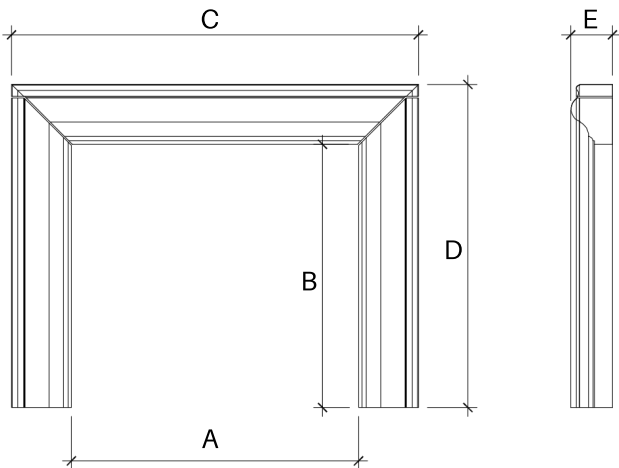

SOHO

Refined in its simplicity, the clean and unadorned lines of the Soho will easily complement a wide variety of motifs.

A: Opening Width - B: Opening Height - C: Overall Width - D: Overall Height - E: Depth

	A	B	C	D	E
36"	35"	ADJ.	55"	ADJ	7"
42"	41"	ADJ.	61"	ADJ	7"
48"	47"	ADJ.	67"	ADJ	7"
MAX DIM	68"	79"	89"	91"	7"
FF	48"	44"	68"	54"	7"

NOTE: The dimensions shown in this table are for reference only. Dimensions are not specific to your order. During order placement you will be provided with an official drawing personalized to your job site.