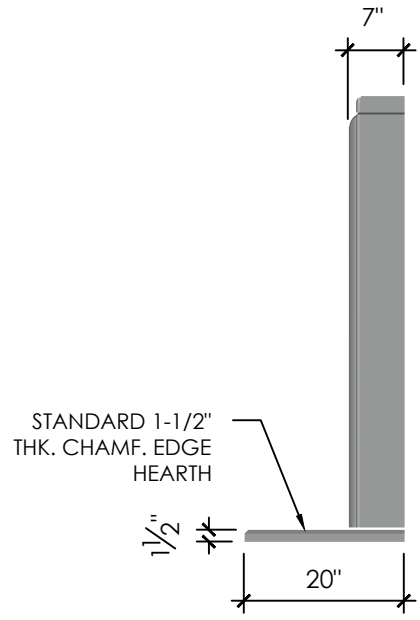

SOHO

FAST FAVORITE

FRONT

SIDE

HEARTH

FILLER PANELS**

**NO MODIFICATIONS TO FAST FAVORITE MANTELS
 **ALL JOINTS ARE AT ¹/₄" UNLESS NOTED OTHERWISE
 **FILLER PANELS ARE CUT TO FIT AT TIME OF INSTALLATION

COLOR SELECTION