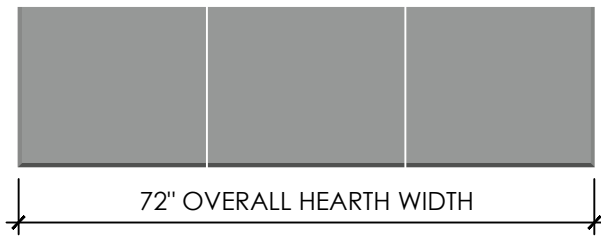

SOHO

FAST FAVORITE

FRONT

SIDE

HEARTH

FILLER PANELS**

**NO MODIFICATIONS TO FAST FAVORITE MANTELS
 **ALL JOINTS ARE AT ¹/₄" UNLESS NOTED OTHERWISE
 **FILLER PANELS ARE CUT TO FIT AT TIME OF INSTALLATION

COLOR SELECTION