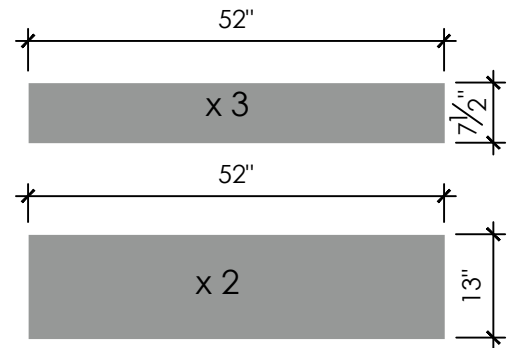

SOHO

FAST FAVORITE

FRONT

SIDE

HEARTH

FILLER PANELS**

**NO MODIFICATIONS TO FAST FAVORITE MANTELS
 **ALL JOINTS ARE AT ¹/₄" UNLESS NOTED OTHERWISE
 **FILLER PANELS ARE CUT TO FIT AT TIME OF INSTALLATION

COLOR SELECTION