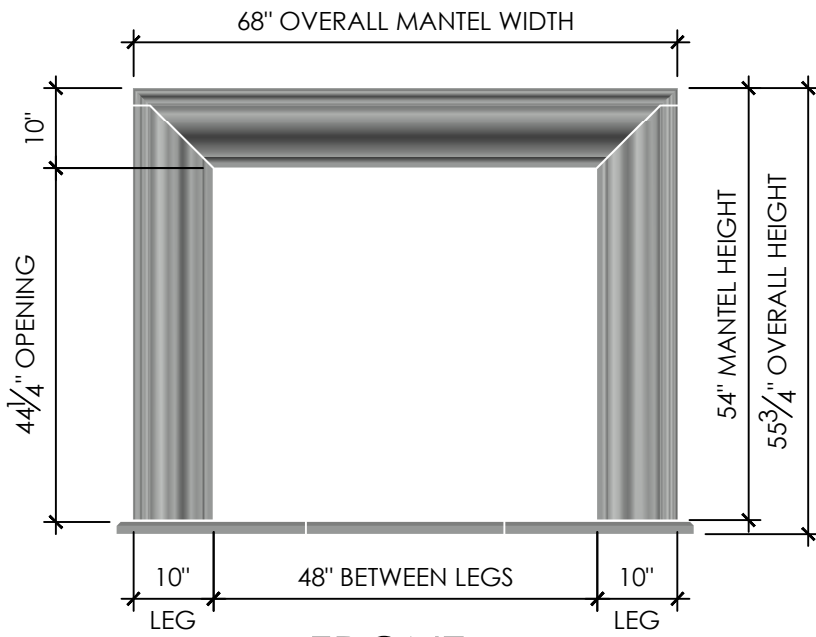

SOHO

FAST FAVORITE

FRONT

SIDE

HEARTH

FILLER PANELS**

**NO MODIFICATIONS TO FAST FAVORITE MANTELS
 **ALL JOINTS ARE AT ¹/₄" UNLESS NOTED OTHERWISE
 **FILLER PANELS ARE CUT TO FIT AT TIME OF INSTALLATION

COLOR SELECTION