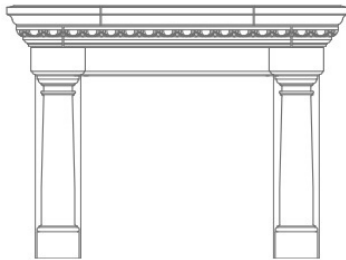

TUSCANY

A well-proportioned and elegant piece, this mantel has beautiful egg & dart trim along the cornice, including classic Tuscan columns.

This mantel is adjustable in the width direction only. The depth and height of this mantel is fixed. Please consult with a DeVinci sales professional to confirm availability of custom sizes.