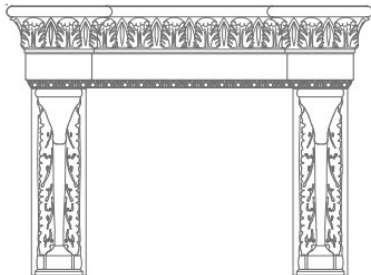

VALENCIA

The Valencia has a delightful Mediterranean charm and is rich in detail. Featuring acanthus leaf molding along the cornice, and robust bracketed leg with delicate hand-chiseled carvings. The revival of great artisan-ship is the essence of our Renaissance mantel.

This mantel is adjustable in the width direction only. The depth and height of this mantel is fixed. Please consult with a DeVinci sales professional to confirm availability of custom sizes.