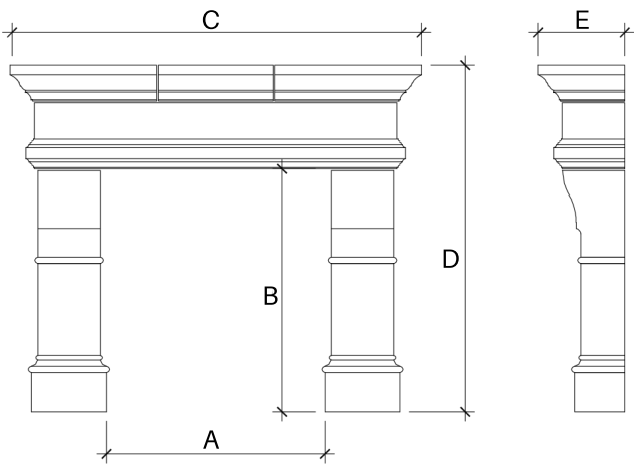

# WINDSOR

The Windsor is a tasteful and elegant, yet approachable fireplace. It brings a touch of drama to any room, without being overwhelmingly formal. This surround makes a statement for any style of home.

A: Opening Width - B: Opening Height - C: Overall Width - D: Overall Height - E: Depth

	A	B	C	D	E
36"	35"	ADJ.	65-7/8"	ADJ	13-7/8"
42"	41"	ADJ.	71-7/8"	ADJ	13-7/8"
48"	47"	ADJ.	77-7/8"	ADJ	13-7/8"
MAX DIM	57"	42"	87-7/8"	62"	13-7/8"